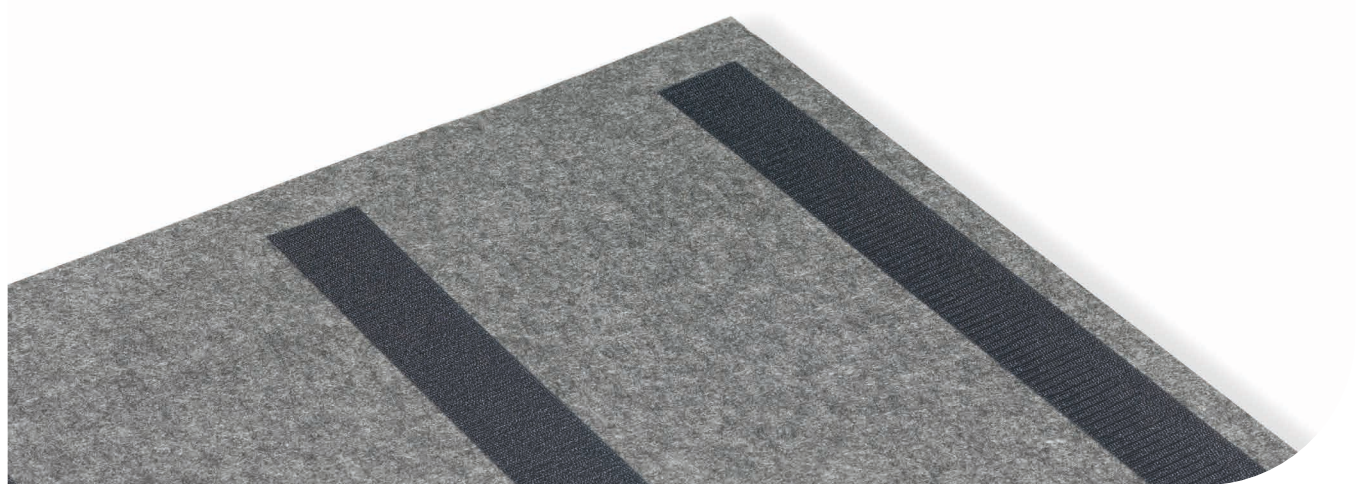

EPO1

EPO2

EPO3

EPO4

EPO5

Technical

Material:	Consists of 100% recyclable Polyethylene terephthalate, including a portion from recycled PET bottles.
Properties:	Acoustic.
Thickness:	Approximately 21.3 mm thick (2x9 mm bonded, including suspension hardware).
Cut-out:	Features a 14 mm deep v-cut pattern, at a 30-degree angle.
Finish:	Edges are finished with a bevel-cut.
Acoustic value:	Directly to the wall: α_w 0,45 / SAA 0,59 50 mm air gap: α_w 0,75 / SAA 0,74 100 mm air gap: α_w 0,80 / SAA 0,74
Fire resistance:	EN13501: B-s1, d0 (9 mm)
Installation:	Velcro.
Warranty:	2-year warranty.

Technical

1. Surface:	PET felt panel, approximately 18 mm thick
2. Mounting material:	Velcro, approximately 3.3 mm thick

Packaging

Type:	Cardboard
Content:	4 Chameleon Creative Education Panels, assembly manual
Packaging unit:	1 box
Materials:	Corrugated cardboard, bubble wrap
Dimensions:	Approximately 210 x 620 x 1220 mm