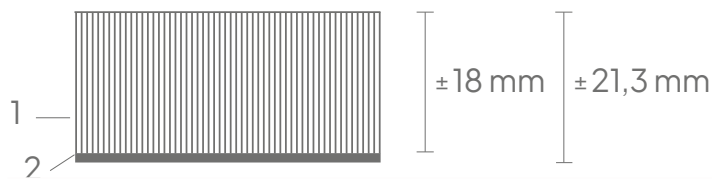

Size (cm) (total m ²)	Article number	Cut-out code (optional)	Number of panels	Gross weight	Nett weight
118 x 58 (2,74)	11210.180 *	EPO1	4	± 11 kg	± 10 kg
118 x 58 (2,74)	11210.181 *	EPO2	4	± 11 kg	± 10 kg
118 x 58 (2,74)	11210.182 *	EPO3	4	± 11 kg	± 10 kg
118 x 58 (2,74)	11210.183 *	EPO4	4	± 11 kg	± 10 kg
118 x 58 (2,74)	11210.184 *	EPO5	4	± 11 kg	± 10 kg

EPO1

EPO2

EPO3

EPO4

EPO5

Technical

Material:	Consists of 100% recyclable Polyethylene terephthalate, including a portion from recycled PET bottles.
Properties:	Acoustic.
Thickness:	Approximately 21.3 mm thick (2x9 mm bonded, including suspension hardware).
Cut-out:	Features a 14 mm deep v-cut pattern, at a 30-degree angle.
Finish:	Edges are finished with a bevel-cut.
Acoustic value:	Directly to the wall: α_w 0,45 / SAA 0,59 50 mm air gap: α_w 0,75 / SAA 0,74 100 mm air gap: α_w 0,80 / SAA 0,74
Fire resistance:	EN13501: B-s1, d0 (9 mm)
Installation:	Velcro.
Warranty:	2-year warranty.

Technical

1. Surface:	PET felt panel, approximately 18 mm thick
2. Mounting material:	Velcro, approximately 3.3 mm thick

Packaging

Type:	Cardboard
Content:	4 Chameleon Creative Education Panels, assembly manual
Packaging unit:	1 box
Materials:	Corrugated cardboard, bubble wrap
Dimensions:	Approximately 210 x 620 x 1220 mm