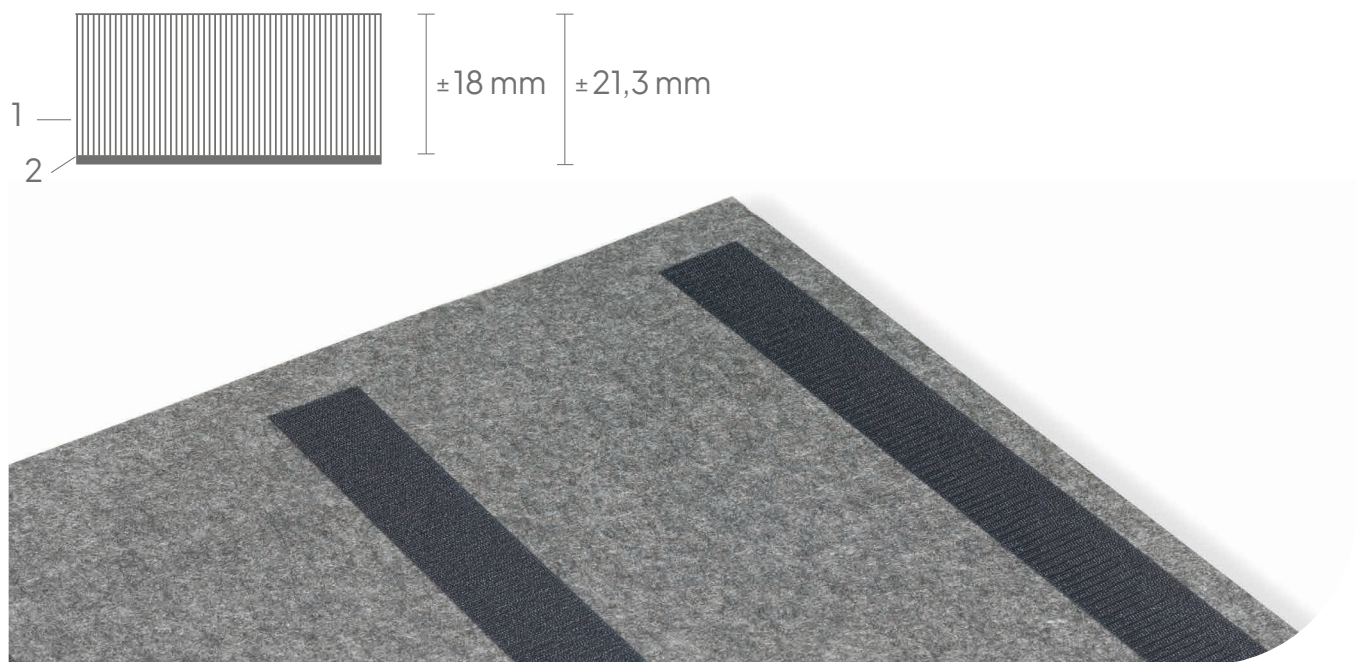

Technical

Material:	Consists of 100% recyclable Polyethylene terephthalate, including a portion from recycled PET bottles.
Properties:	Acoustic.
Thickness:	Approximately 21.3 mm thick (2x9 mm bonded, including suspension hardware).
Cut-out:	Features a 14 mm deep v-cut pattern, at a 30-degree angle.
Finish:	Edges are finished with a bevel-cut.
Acoustic value:	Directly to the wall: $\alpha_w 0,45$ / SAA 0,59 50 mm air gap: $\alpha_w 0,75$ / SAA 0,74 100 mm air gap: $\alpha_w 0,80$ / SAA 0,74
Fire resistance:	EN13501: B-s1, d0 (9 mm)
Installation:	Velcro.
Warranty:	2-year warranty.

Technical

1. Surface:	PET felt panel, approximately 18 mm thick
2. Mounting material:	Velcro, approximately 3.3 mm thick

Packaging

Type:	Cardboard
Contents:	4 Chameleon Creative V-Layer Panels, assembly manual
Packaging unit:	1 box
Materials:	Corrugated cardboard, bubble wrap
Dimensions:	Approximately 210 x 620 x 1220 mm