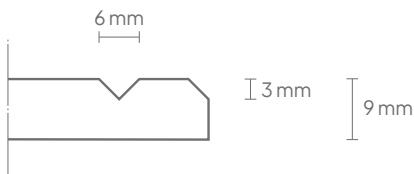

General

Size (cm)	Art. nr.	Cut-out code (optional)	Number of panels	Gross weight	Net weight
198 x 59 cm	11210.211 *	A09, A10, A11, A12, A13	2	9,64 KG	7,70 KG
198 x 118 cm	11210.212 *	A09, A10, A11, A12, A13	3	14,46 KG	11,55 KG
198 x 98 cm	11210.213 *	A09, A10, A11, A12, A13	4	19,28 KG	15,40 KG
198 x 48 cm	11210.214 *	A09, A10, A11, A12, A13	5	24,10 KG	19,25 KG

* When requesting a quote or placing an order, please include the article number first followed by the color code of the PET felt, optionally followed by the cut-out code: [article number + color code + cut-out code (optional)].

Technical

Properties:	Acoustic
Material:	100% recyclable PET felt (of which 60% recycled)
Material thickness:	9 mm
Acoustic values:	Directly to the wall: α_w 0,25 / SAA 0,30 50 mm air gap: α_w 0,55 / SAA 0,70 100 mm air gap: α_w 0,75 / SAA 0,76
Fire resistance:	Tested according to EN13501: B-s1, d0
Installation:	Adhesive (not included). For walls with a smooth texture: 51505.014. For walls with a rough texture: 51505.007.
Warranty:	2 years
Optional V-cut pattern:	3 mm deep, $\pm$ 6 mm wide
Edge finishing:	Bevel-cut edge, 3 mm

Packaging

Type:	Schink foil
Contents:	Chameleon Curve Wall Acoustics panel and assembly manual
Packaging unit:	1 unit per panel
Materials:	Individual pieces: shrink film, corrugated cardboard, EPS bumper Large orders: bulk on pallet
Dimensions per unit:	Panel dimensions + 4 cm all around. Total thickness: approximately 3 cm.