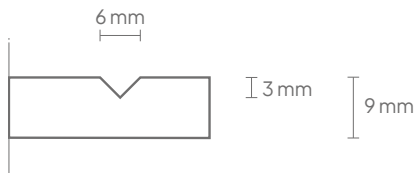

Technical

Whiteboard

Properties:	- Magnetic and dry-erase - Suitable for very intensive use
Thickness:	10 mm
Mounting:	TÜV-certified magnetic mounting system
Warranty:	2 years
Surface Warranty:	Lifetime on writeability and dry erasure

Technical

PET-vilt

Properties:	Acoustic
Material:	100% recyclable PET felt (60% recycled content)
Thickness:	Approximately 14.5 mm (including mounting hardware)
Material thickness:	9 mm (10 mm incl. backing)
Acoustic values:	α_w 0,25 / SAA 0,30
Fire resistance:	Tested according to EN13501: B-s1, d0
Installation:	Remountable magnetic installation
Warranty:	2 years
Optional V-cut pattern:	3 mm deep, $\pm$ 6 mm wide