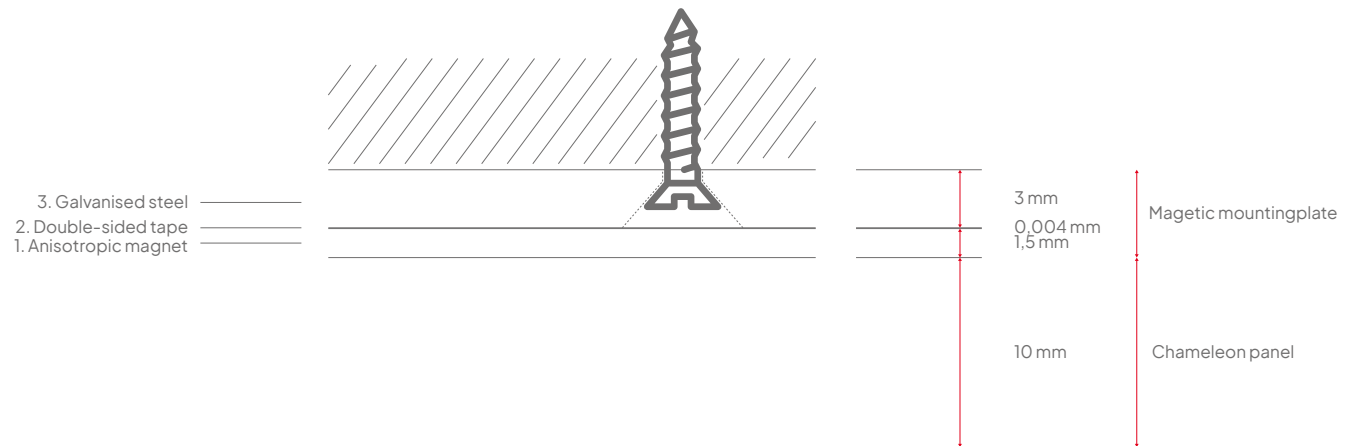

### Whiteboard

<b>1. Surface:</b>	Ceramic steel 0.4 mm (Indoor Air Quality Certified to SCS-EC10.3-2014 v4.0)
<b>2. Carrier:</b>	MDF 9 mm (FSC 70%)
<b>3. Backing:</b>	0.4 mm galvanized steel sheet
<b>Finish:</b>	Painted edges, see page 3

## Magnetic mounting plate

<b>1. Magnetic sheet:</b>	Anisotropic magnet, 1,5 mm thick
<b>2. Adhesive layer:</b>	Double-sided tape
<b>3. Mounting plate:</b>	Gegalvanised-steel plate, 3 mm thick, with holes for screwing