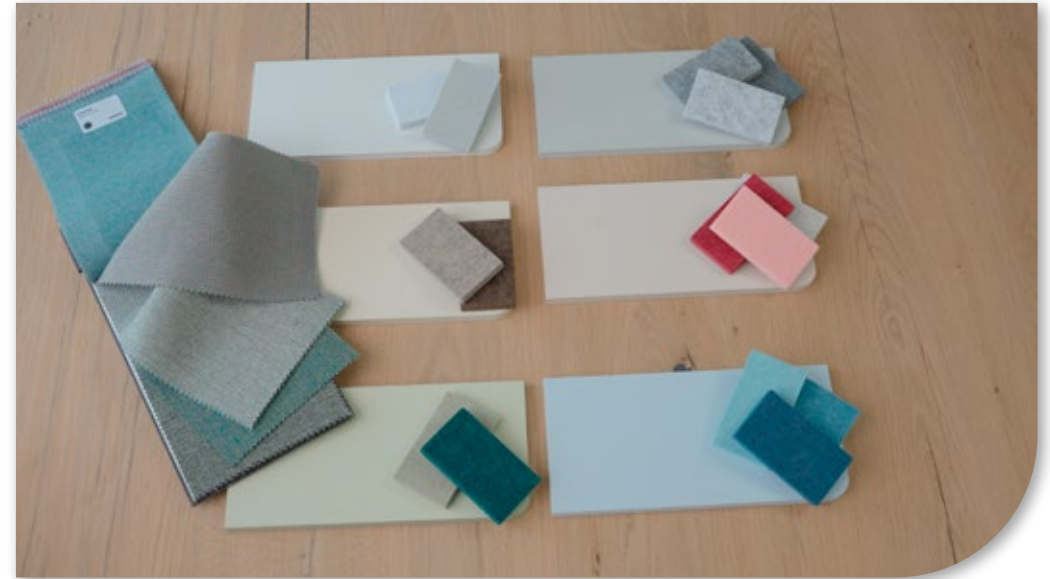

Satin Snow S200

Satin Snow offers a fresh, crisp brightness that is both timeless and modern. This pure white radiates simplicity and sophistication, creating the perfect canvas for ideas and communication. The subtle matte finish adds an extra layer of elegance without being overwhelming. Satin Snow is versatile and minimalist, ensuring that every detail on the whiteboard stands out clearly and sharply. It is the ideal choice for a professional, organized environment.

Satin Stone S201

Satin Stone embraces the timeless strength of gray, a colour that adds subtle refinement and stability to any space. Its cool, neutral character provides the perfect backdrop for sharing ideas without distraction. This shade exudes professionalism and balance, ideal for offices and meeting rooms where focus and productivity are key. Satin Stone creates a sense of calm and order, allowing the whiteboard to blend seamlessly into both modern and traditional interiors.

This SatinTones colour is available as a surface option

- on all whiteboard product pages at chameleonwriting.com;
- for every Chameleon whiteboard in pCon;
- in Chameleon's product catalog.

NCSS 1005-Y50R

- **Better readability** thanks to the matte surface.
- **Calmer appearance** because the colour is integrated into the surface without shadows.
- **Mix & Match:** seamlessly integrates with other materials.
- **Customization options:** our whiteboards are fully customizable with special dimensions, cut-outs, and personal designs.
- **Affordable alternative** to expensive matte glass boards, **up to 90% lower in price.**