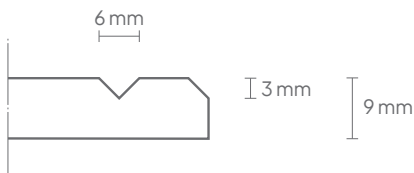

General

Size (cm)	Art. nr.	Cut-out code (optional)	Number of panels	Gross weight	Net weight
198 x 59 cm	11210.211 *	A09, A10, A11, A12, A13	2	9,64 KG	7,70 KG
198 x 118 cm	11210.212 *	A09, A10, A11, A12, A13	3	14,46 KG	11,55 KG
198 x 98 cm	11210.213 *	A09, A10, A11, A12, A13	4	19,28 KG	15,40 KG
198 x 48 cm	11210.214 *	A09, A10, A11, A12, A13	5	24,10 KG	19,25 KG

* When requesting a quote or placing an order, please include the article number first followed by the color code of the PET felt, optionally followed by the cut-out code: [article number + color code + cut-out code (optional)].

Technical

Properties:	Acoustic
Material:	100% recyclable PET felt (of which 60% recycled)
Material thickness:	9 mm
Acoustic values:	Directly to the wall: α_w 0,25 / SAA 0,30 50 mm air gap: α_w 0,55 / SAA 0,70 100 mm air gap: α_w 0,75 / SAA 0,76
Fire resistance:	Tested according to EN13501: B-s1, d0
Installation:	Adhesive (not included). For walls with a smooth texture: 51505.014. For walls with a rough texture: 51505.007.
Warranty:	2 years
Optional V-cut pattern:	3 mm deep, $\pm$ 6 mm wide

Packaging

Type:	Schink foil
Contents:	Chameleon Curve Wall Acoustics panel and assembly manual
Packaging unit:	1 unit per panel
Materials:	Individual pieces: shrink film, corrugated cardboard, EPS bumper Large orders: bulk on pallet
Dimensions per unit:	Panel dimensions + 4 cm all around. Total thickness: approximately 3 cm.