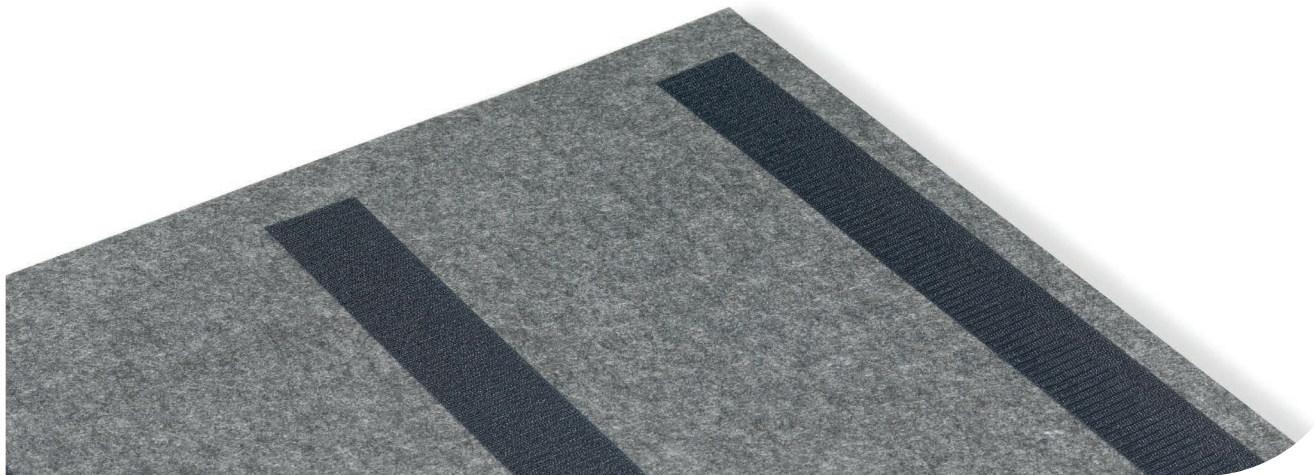

VP08

VP09

VP10

Technical

Material:	Consists of 100% recyclable Polyethylene terephthalate, including a portion from recycled PET bottles.
Properties:	Acoustic.
Thickness:	Approximately 12.3 mm (including suspension hardware).
Cutout:	Features a 3 mm deep v-cut pattern, at a 45-degree angle.
Finish:	Edges are finished with a bevel-cut.
Acoustic value:	NRC: 0.3.
Fire resistance:	EN13501: B-s1, d0.
Installation:	Velcro.
Warranty:	2-year warranty.

Technical

1. Surface:	PET felt panel, ± 9 mm thick
2. Mounting material:	Velcro, ± 3.3 mm thick

Packaging

Type:	Cardboard
Content:	4 Chameleon Creative V-Cut Panels, assembly manual
Packaging unit:	1 box
Materials:	Corrugated cardboard, bubble wrap
Size:	Approximately 210 x 620 x 1220 mm